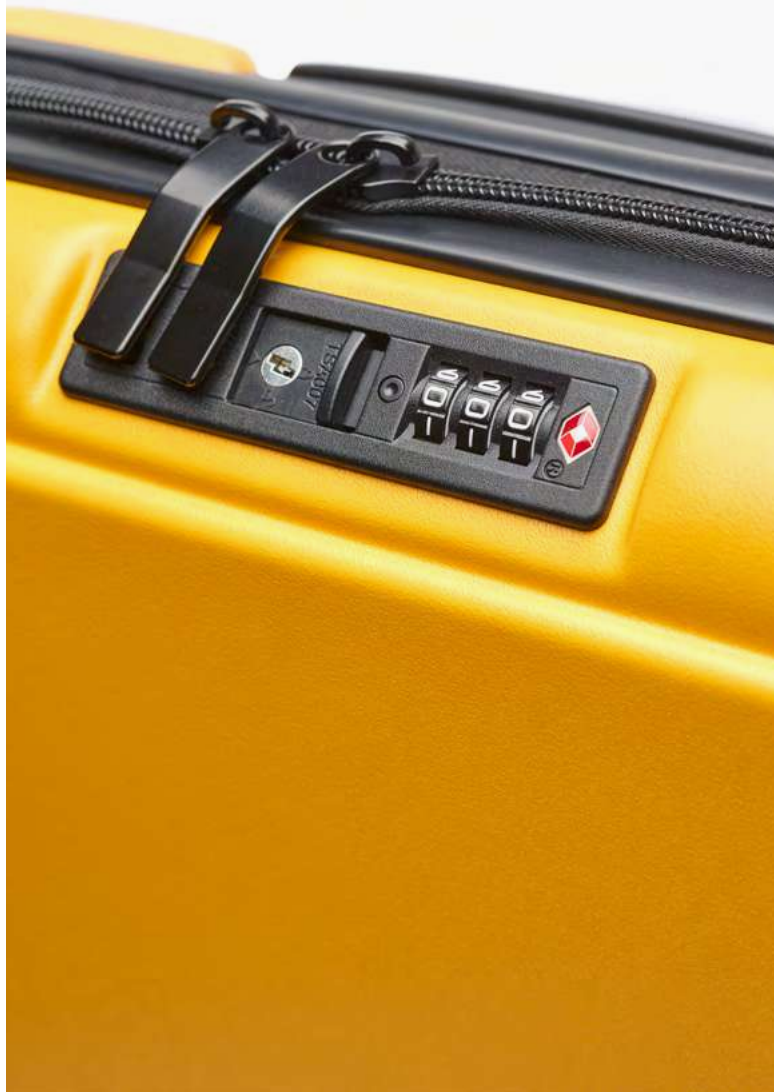

S5CABIN01-BOI-**MIL**

SIZE: 55X40X13 CM - 29 L

SIZE: 55X40X21,5 CM