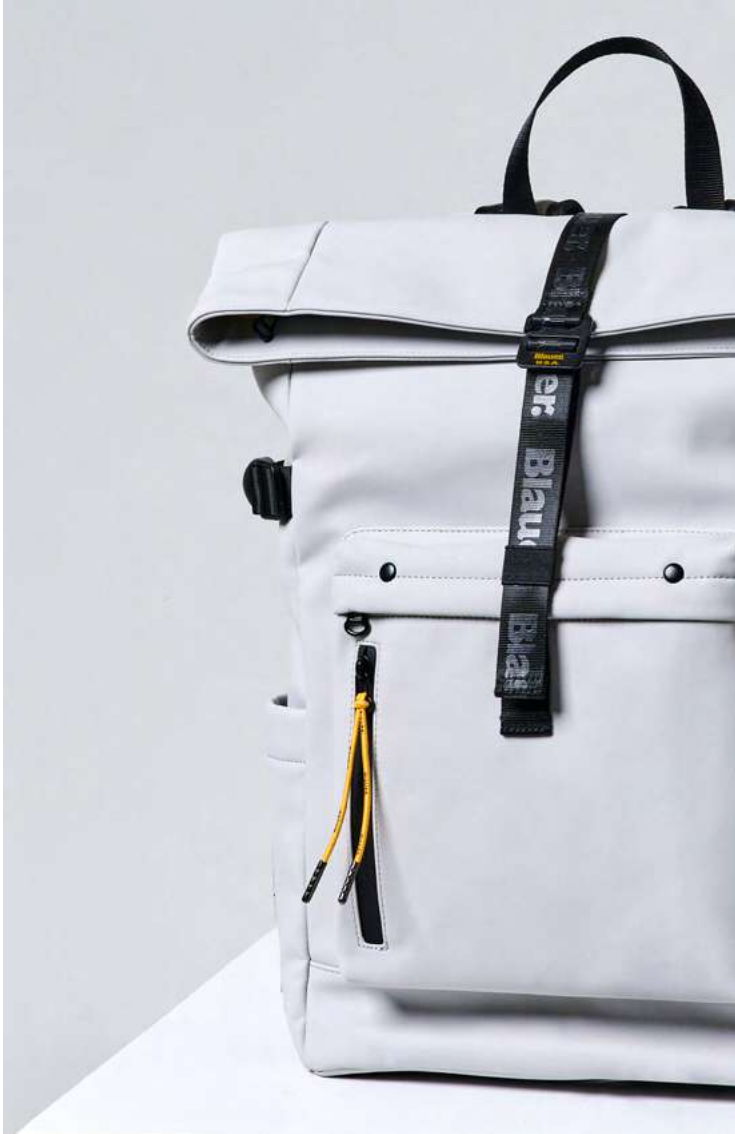

S5ROLL01-RUB-**BLK**

SIZE: 41x30x14 CM - 17 L

S5ROLL01-RUB-**NAVY**

SIZE: 41x30x14 CM - 17 L

S5ROLL01-RUB-**GRE**

SIZE: 41x30x14 CM - 17 L

S5ROLL01-RUB-**ICE**

SIZE: 41x30x14 CM - 17 L